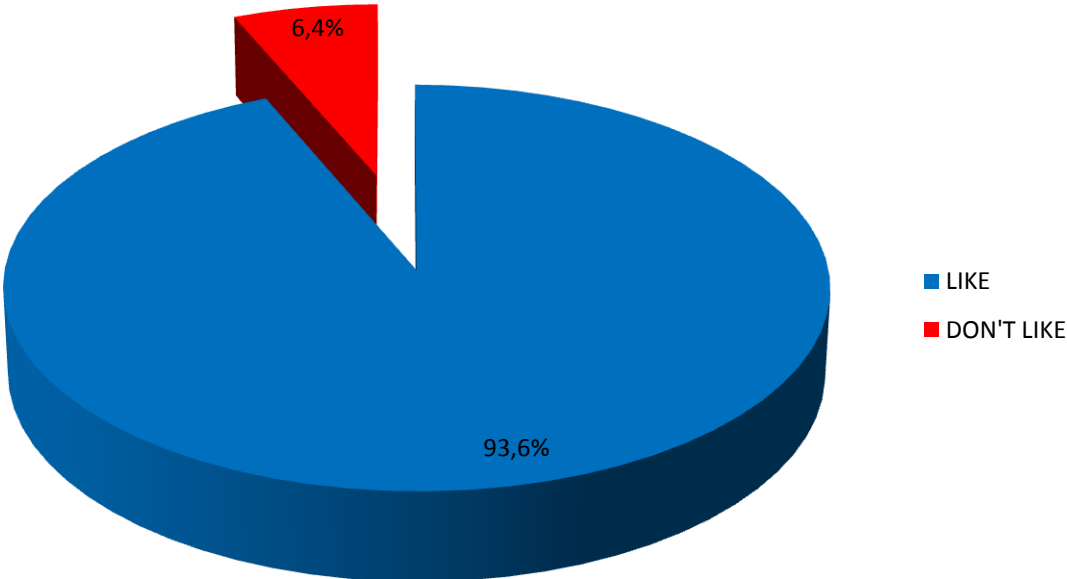

Polls after Board games

1. Poll children

The result of the poll conducted with 514 children.

Do you like this sort of games "Snake and ladders Board game" ?	
	
I like it	I do not like it
481 children	33 children
93,6%	6,4%

LIKE THE GAMES

2. Poll parents

The result of the poll conducted with 413 parents.

1. Did the kids talk to you at home about the game?	
Yes	No
335	78
81,1%	18,9%

2. Did they ask you to find a similar game for the house?