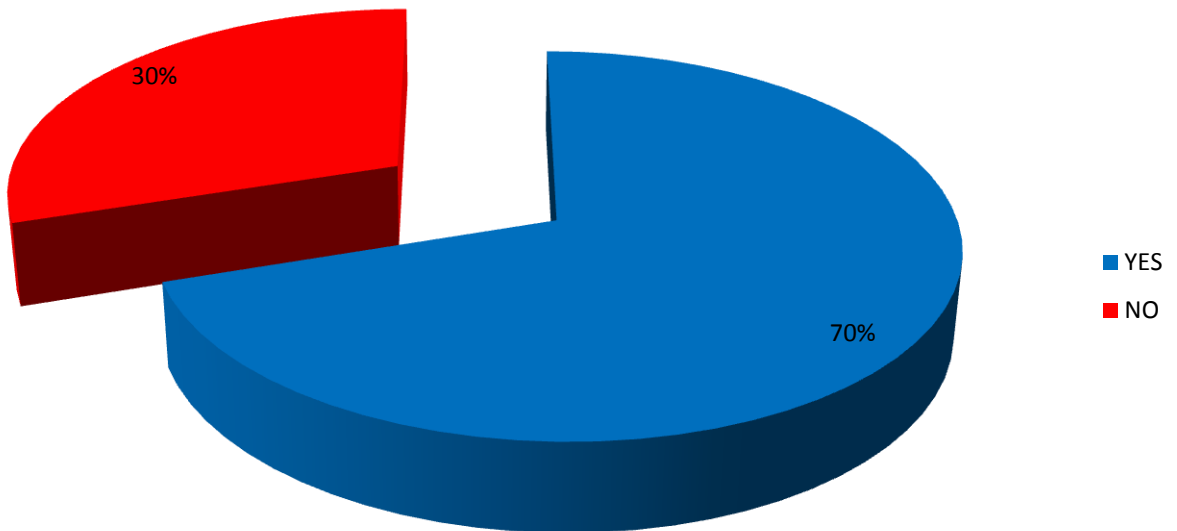

2. Did they ask you to find a similar game for the house?

Yes	No
289	124
70%	30%

FIND A SIMILAR GAME FOR THE HOUSE?